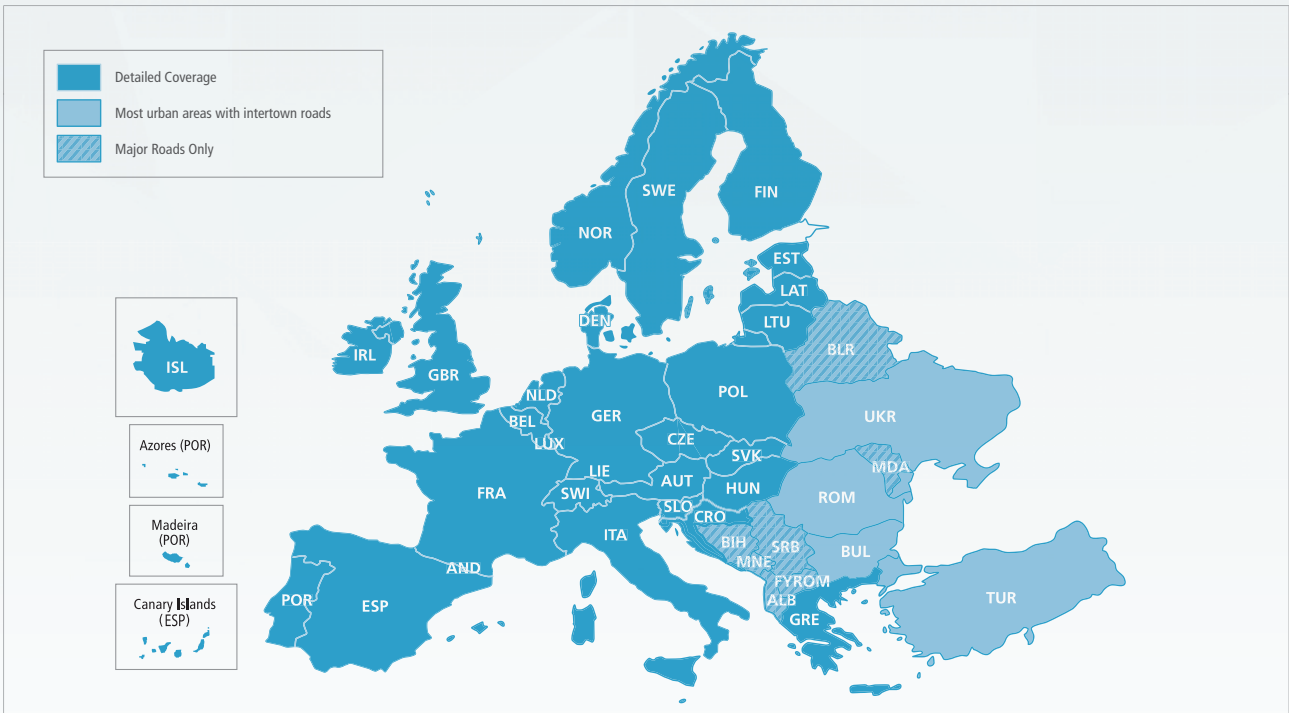

ALWAYS ON COURSE

Keeping you on track from beginning to end

MAP DATA COVERAGE

Kenwood new navigation systems store detailed road data for virtually all of Europe. The 36 countries (+ Gibraltar) covered include Andorra, Austria, Belgium, Bulgaria, Croatia, The Czech Republic, Denmark, Estonia, Finland, France, Germany, Gibraltar, Greece, Hungary, Iceland, Italy, Latvia, Lithuania, Liechtenstein, Luxembourg, Monaco, The Netherlands, Norway, Poland, Portugal, The Republic of Ireland, Romania, San Marino, Slovakia, Slovenia, Spain, Sweden, Switzerland, Turkey, The Vatican City, Ukraine and the UK. Now, you are ready to travel anywhere in Europe!