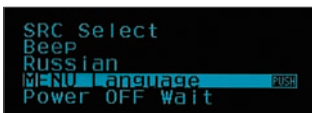

MULTI-LANGUAGE MENU & TAG

The KDC-BT61U and KDC-6051U CD receivers support multiple languages such as English, French, German, Italian, Spanish and Russian on your basic menus. Furthermore, it supports tag information stored in your iPod or USB devices for all the above languages.

English