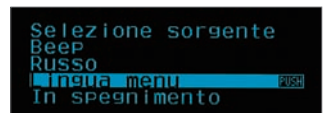

THE PERFECT TOUCH

A sensory adventure yours for the asking

iPod LIKE OPERATION

The grip control knob is similar to that of an iPod, making operation familiar for iPod owners. What's more, the high-speed search bar key allows users to scroll up or down through music and video files.

SEARCH FUNCTION

Simply press the SEARCH MODE key and enter the Search Mode allowing you to access a variety of modes. With direct search, simply enter the first three letters of the playlists, artists, albums, songs, podcasts, genres or composers and by turning the knob right/left, to get a list of songs. It is also possible to search using Alphabet Search, Skip Search and Related Search functions. iPod Control by Hand Mode is also available, with this function the user can choose to control from the iPod itself rather than from the headunit.

5 LINE TEXT DISPLAY / 3 LINE LARGE TEXT DISPLAY

You can select between five lines of regular-size text or three lines of large-size text. Five lines per screen help to make music searching much easier and faster, while three lines of text enables easier reading of the display.

MULTI-LANGUAGE MENU & TAG

The KDC-BT61U and KDC-6051U CD receivers support multiple languages such as English, French, German, Italian, Spanish and Russian on your basic menus. Furthermore, it supports tag information stored in your iPod or USB devices for all the above languages.

Italian