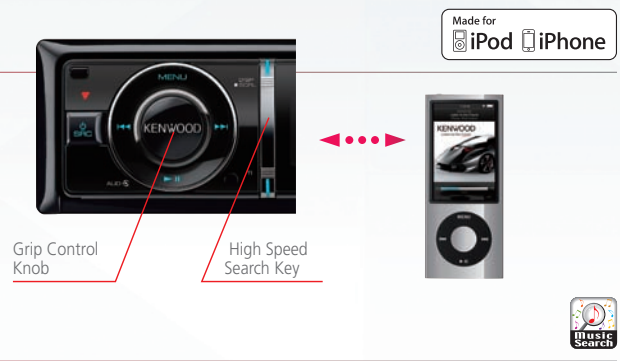

BLUETOOTH IN-CAR ENTERTAINMENT

KCA-BT300
KCA-BT300 is an add-on type Bluetooth adaptor for KIV-700

THE PERFECT TOUCH

A sensory adventure yours for the asking

iPod LIKE OPERATION

The grip control knob is similar to that of an iPod, making operation familiar for iPod owners. What's more, the high-speed search bar key allows users to scroll up or down through music and video files.

SEARCH FUNCTION

Simply press the SEARCH MODE key and enter the Search Mode allowing you to access a variety of modes. With direct search, simply enter the first three letters of the playlists, artists, albums, songs, podcasts, genres or composers and by turning the knob right/left, to get a list of songs. It is also possible to search using Alphabet Search, Skip Search and Related Search functions. iPod Control by Hand Mode is also available, with this function the user can choose to control from the iPod itself rather than from the headunit.