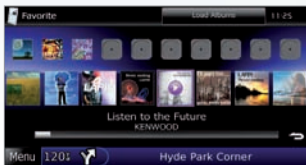

Micro SD Card must be purchased separately

VISUALLY INDULGE

A visual experience like nothing else

ALBUM ART FAVOURITE SEARCH

The My Favourite Albums feature of the all new DNX models allow the user to "flick through" album art from a connected iPhone or iPod and create their own personal "Top Ten". Up to 2,000 album art images can be uploaded to the unit. Memory function of the Favourite Album is Kenwood's own exclusive feature.

Favourite Screen

Search Screen

Music Playback

Video Playback

Powered by
Parrot

BUILT-IN BLUETOOTH

Kenwood's Multimedia systems come equipped with built-in Bluetooth capability to enable hands-free cell phone operation so you can keep your hands on the steering wheel where they belong and concentrate on the road ahead.