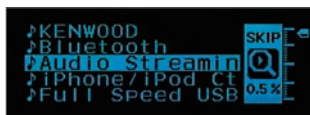

Skip Search