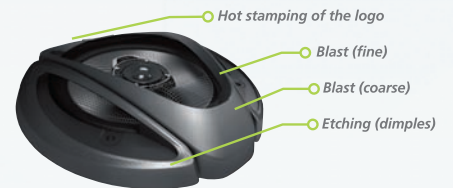

PEAK Power
◀ 180w ▶

KFC-E1352
130mm Dual Cone Speaker

PEAK Power
◀ 140w ▶

KFC-E1052
100mm Dual Cone Speaker

PEAK Power
◀ 110w ▶

AGGRESSIVE GRILLE DESIGN

A unique V-shaped grille, with various surface-processing techniques enhance the attractive design, giving the E-Series speakers an aggressive new look.