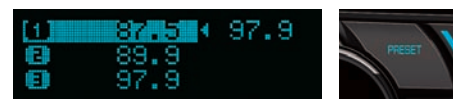

TUNER PRESET / RECALL KEY

With the Tuner Preset & Recall Key, the new KDC-BT51U, KDC-5751SD and KDC-5051U allow you to simultaneously save and recall up to 30 radio channels (max. 18 FM, 6 AM, 6 mixed ch.) saving you precious time.