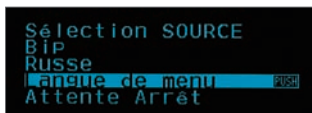

THE PERFECT TOUCH

A sensory adventure yours for the asking

iPod LIKE OPERATION

The grip control knob is similar to that of an iPod, making operation familiar for iPod owners. What's more, the high-speed search bar key allows users to scroll up or down through music and video files.

SEARCH FUNCTION

Simply press the SEARCH MODE key and enter the Search Mode allowing you to access a variety of modes. With direct search, simply enter the first three letters of the playlists, artists, albums, songs, podcasts, genres or composers and by turning the knob right/left, to get a list of songs. It is also possible to search using Alphabet Search, Skip Search and Related Search functions. iPod Control by Hand Mode is also available, with this function the user can choose to control from the iPod itself rather than from the headunit.

5 LINE TEXT DISPLAY / 3 LINE LARGE TEXT DISPLAY

You can select between five lines of regular-size text or three lines of large-size text. Five lines per screen help to make music searching much easier and faster, while three lines of text enables easier reading of the display.

MULTI-LANGUAGE MENU & TAG

The KDC-BT61U and KDC-6051U CD receivers support multiple languages such as English, French, German, Italian, Spanish and Russian on your basic menus. Furthermore, it supports tag information stored in your iPod or USB devices for all the above languages.

French