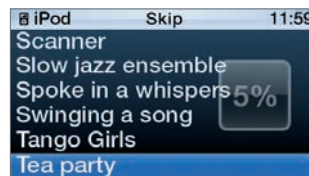

Skip Search