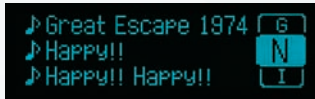

Alphabet Search