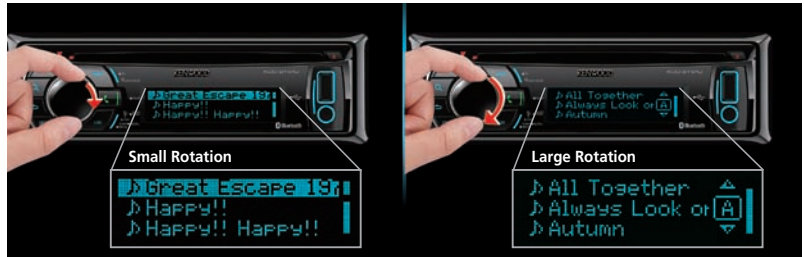

TAKE CHARGE SYSTEMS

Mold your music the way you want it

iPod FRIENDLY FUNCTIONS

Simply press the Search Key and enter the Search Mode, then you can do several search modes. Direct Search is to enable searching just by entering the first three letters of the playlists, artists, albums, songs, podcasts, genres or composers and turning the knob right/left to get a list of songs. It is also possible to search using Alphabet Search, Skip Search and Related Search functions. iPod Control by Hand Mode is also available, with this function the user can choose to control from the iPod itself rather than from the headunit.

Do not operate iPod while driving.

LOG FUNCTION

To make operation fast and friendly, a recent history of previously tuned radio stations, phone numbers called, songs selected, and/or functions used can be quickly accessed by pressing the Log Key. Up to 15 logs are cached, which can be stored permanently via the Lock function that can be called up at any time.

2 SPEED SEARCH

When the knob is turned fast while browsing your song list on an iPod, it will automatically switch to the Alphabet Search. This feature allows you to search through the music tracks faster than ever.