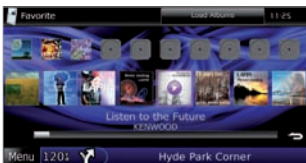

FRIENDLY NEW GUI

Split Screen Control PinP

A new and improved GUI for easy operation. "Split Screen" shows both Navigation and Source control on the same screen. "Picture in Picture" puts both Navigation and either Video or a Camera (optional CMOS-200/300) on the same screen. With "Primary / Secondary Screen", you can toggle between Navigation and Source screen. Regardless of the menu display, all screens can be controlled via the touch-screen operation.

*For DNX9280BT, DNX7280BT, DNX5280BT and DNX4280BT only.

Split Screen

Split Screen (BT Interrupt)

Picture in Picture (Video)

Picture in Picture (Camera)

Primary / Secondary

Primary / Secondary

iPod/iPhone MUSIC AND VIDEO PLAYBACK

Made for iPod iPhone

Kenwood's Multimedia systems are iPod/iPhone friendly and this means that searching for music or a movie title is a snap via the touch panel. In addition to conventional searches for playlists, artists, albums and genres, additional search commands can also be performed for music videos, TV shows, movies, video playlists, etc. Kenwood's exclusive feature is the My Favourite Albums feature of the all new DNX models allow the user to "flick through" album art from a connected iPod or iPhone and create their own personal "Top Ten".