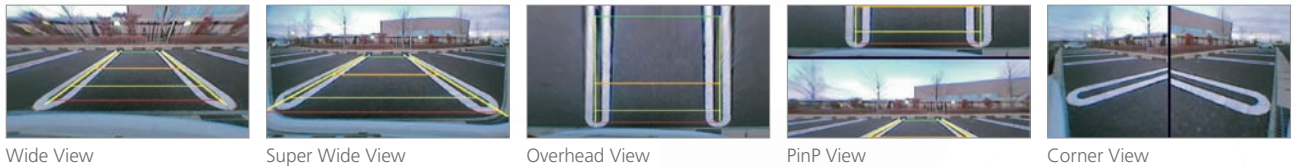

NAVIGATION PACKAGE

ACCESSORIES

CMOS-300

High Quality Universal Multi View CMOS Camera (for front or rear use)

The CMOS-300 multi-view camera is equipped with an advanced image processor capable of altering viewing angles, increase the number of screens, displaying the corners of the vehicle, and even showing guidelines on the screen.