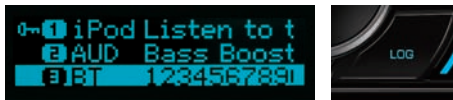

LOG FUNCTION

To make operation fast and friendly, a recent history of previously tuned radio stations, phone numbers called, songs selected, and/or functions used can be quickly accessed by pressing the Log Key. Up to 15 logs are cached, which can be stored permanently via the Lock function that can be called up at any time.